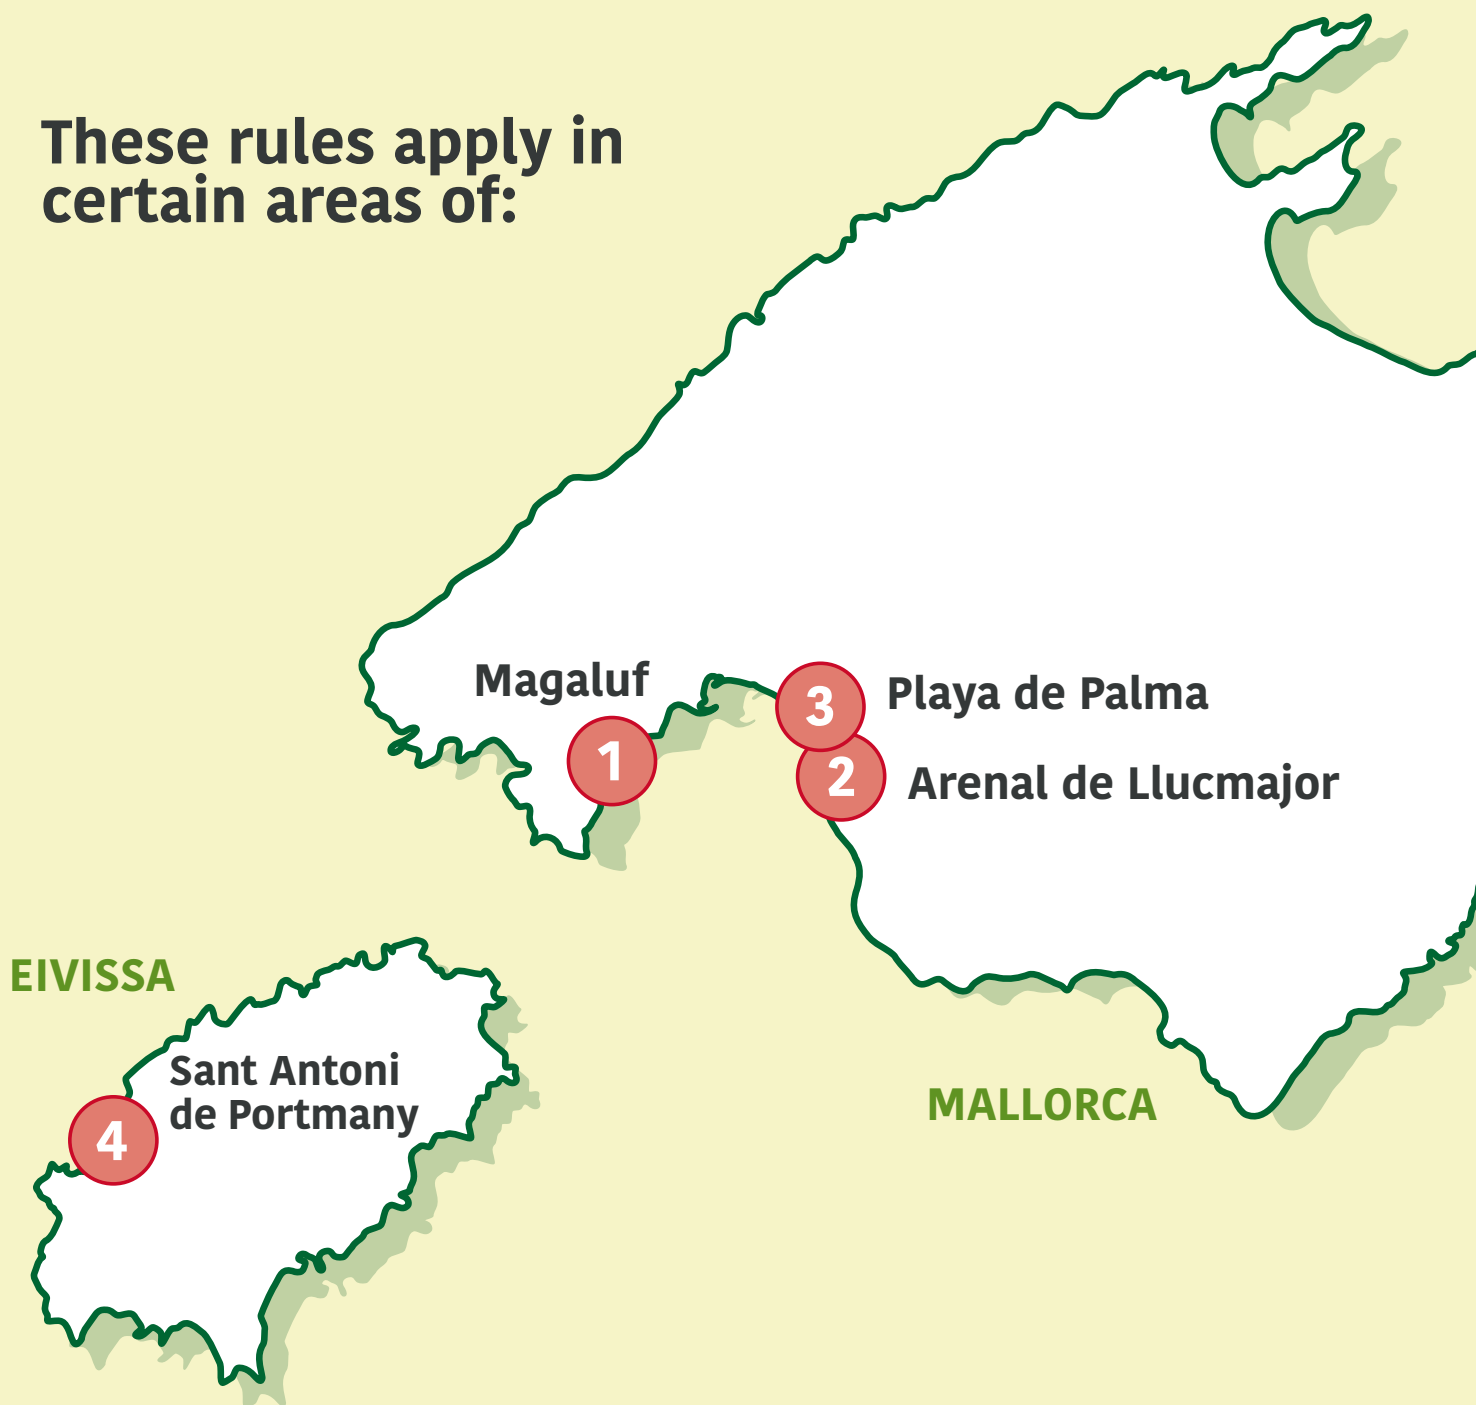

Good practices for

RESPONSIBLE TOURISM

Sustainable
Balearic Islands

These rules apply in
certain areas of:

Govern de les
Illes Balears